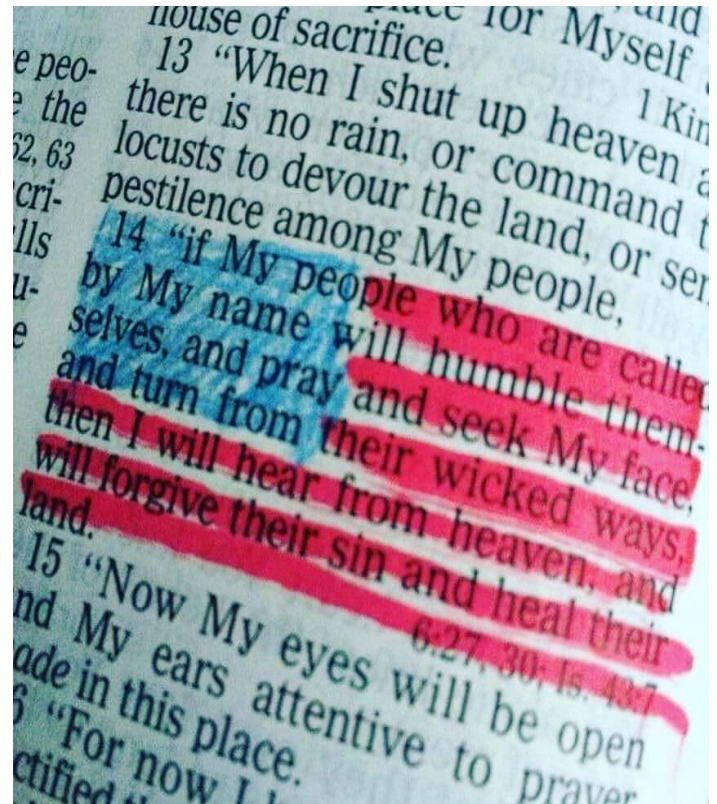

REVERENDFUN.COM COPYRIGHT BIBLE GATEWAY

11-19-2012

I WOULD BE ABLE TO GIVE A LOT MORE
THANKS IF I DIDN'T HAVE TO FINISH OFF
THESE LIMA BEANS

welcome
sunday, november 15, 2020
11:00 am

Pastor John M. Hanna